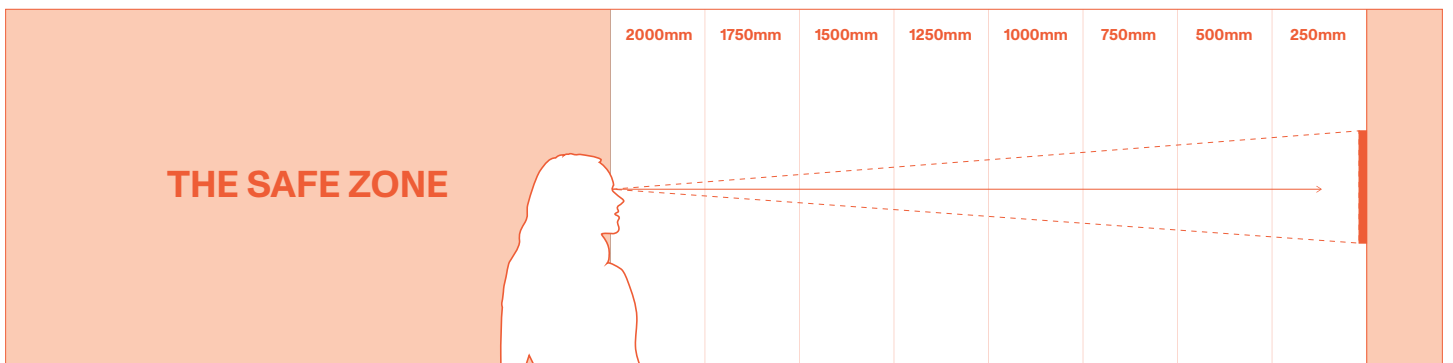

Print A4, cut, fold and done!
Your own 'Keep Your Distance' tool.

2m A4 Printable
'Keep Your Distance' Tool

Maynard.

*based on best practice reading distance guidelines

2m Reading Distance
 'You're Too Close' Eye-test